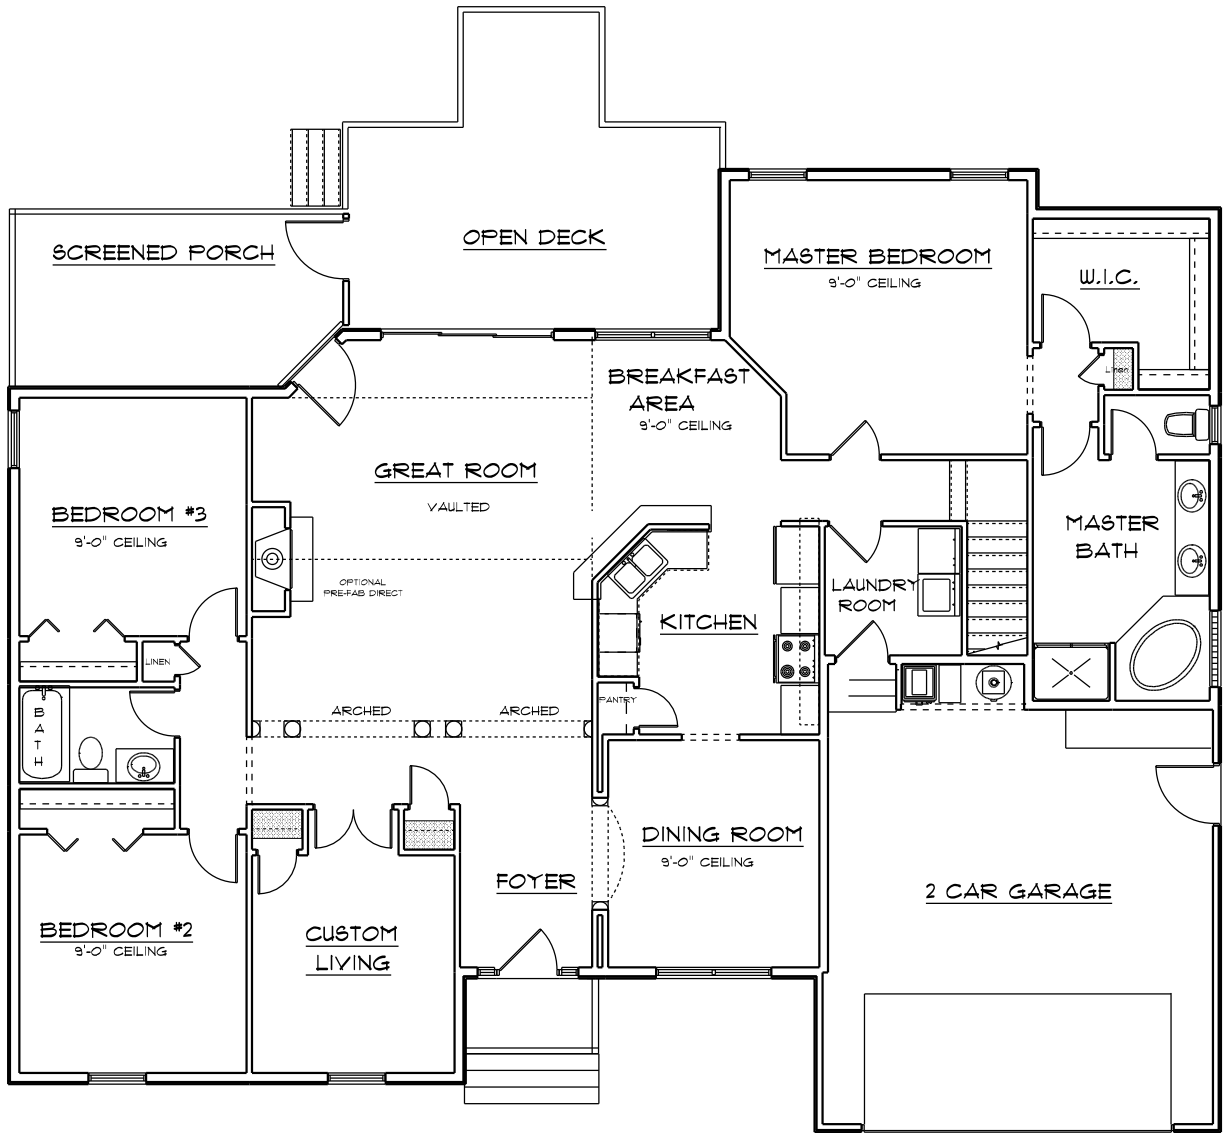

The FARMINGTON

The FARMINGTON

2100 sf - Main Living
264 sf - Bonus Room